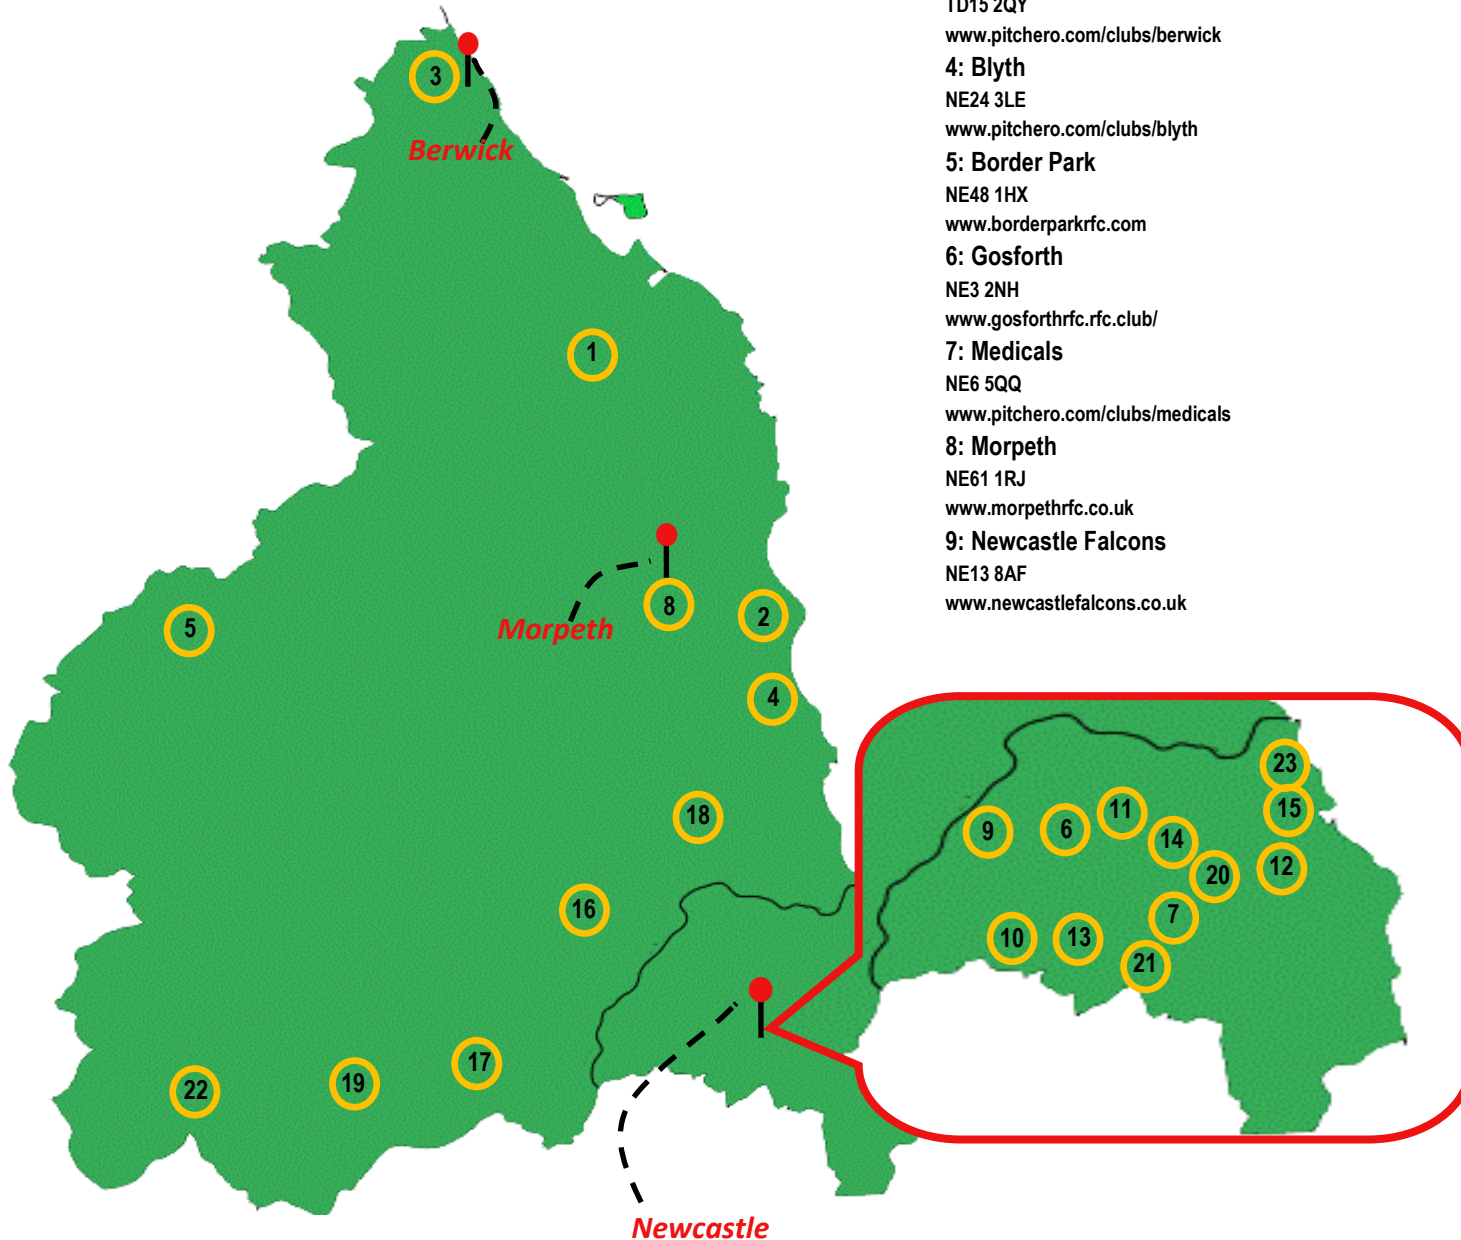

Stronger In Union

- 1: Alnwick**
NE66 1BE
www.pitchero.com/clubs/alnwick
- 2: Ashington**
NE63 8TP
www.pitchero.com/clubs/ashington
- 3: Berwick**
TD15 2QY
www.pitchero.com/clubs/berwick
- 4: Blyth**
NE24 3LE
www.pitchero.com/clubs/blyth
- 5: Border Park**
NE48 1HX
www.borderparkrfc.com
- 6: Gosforth**
NE3 2NH
www.gosforthrfc.rfc.club/
- 7: Medicals**
NE6 5QQ
www.pitchero.com/clubs/medicals
- 8: Morpeth**
NE61 1RJ
www.morpethrfc.co.uk
- 9: Newcastle Falcons**
NE13 8AF
www.newcastlefalcons.co.uk

- 10: Newcastle University**
NE7 7JX
www.ncl.ac.uk/nclsport/performance/focus-sport/rugby/
- 11: Northern**
NE3 2DT
www.northernfc.rfu.club/
- 12: North Shields**
NE29 9ND
www.pitchero.com/clubs/northshields
- 13: Northumbria University**
NE13 8AF
www.northumbriasport.com/sport/rugby-union
- 14: Novocastrians**
NE7 7SZ
www.pitchero.com/clubs/novocastrians
- 15: Percy Park**
NE20 2BE
www.percypark.co.uk
- 15: Newcastle Ravens**
NE30 2BE
www.pitchero.com/clubs/newcastleravenstfc
- 16: Ponteland**
NE20 9EG
www.pitchero.com/clubs/ponteland
- 17: Prudhoe & Stocksfield**
NE47 7NN
www.pitchero.com/clubs/prudhoestocksfieldrfc
- 18: Seghill**
NE23 7EZ
www.pitchero.com/clubs/seghillrfc
- 19: Tynedale**
NE45 5AY
www.pitchero.com/clubs/tynedalerugbyfootballclub
- 20: Wallsend**
NE28 7JN
www.wallsendrfc.co.uk
- 21: West End**
NE15 6NY
www.Westendrfc.rfu.club/
- 22: West Tynedale**
NE47 6LR
www.pitchero.com/clubs/westtynedalejuniors
- 23: Whitley Bay Rockcliff**
NE25 9AT
www.rockcliffRFC.co.uk

N.B - the locations marked are for approximate guidance purposes only.